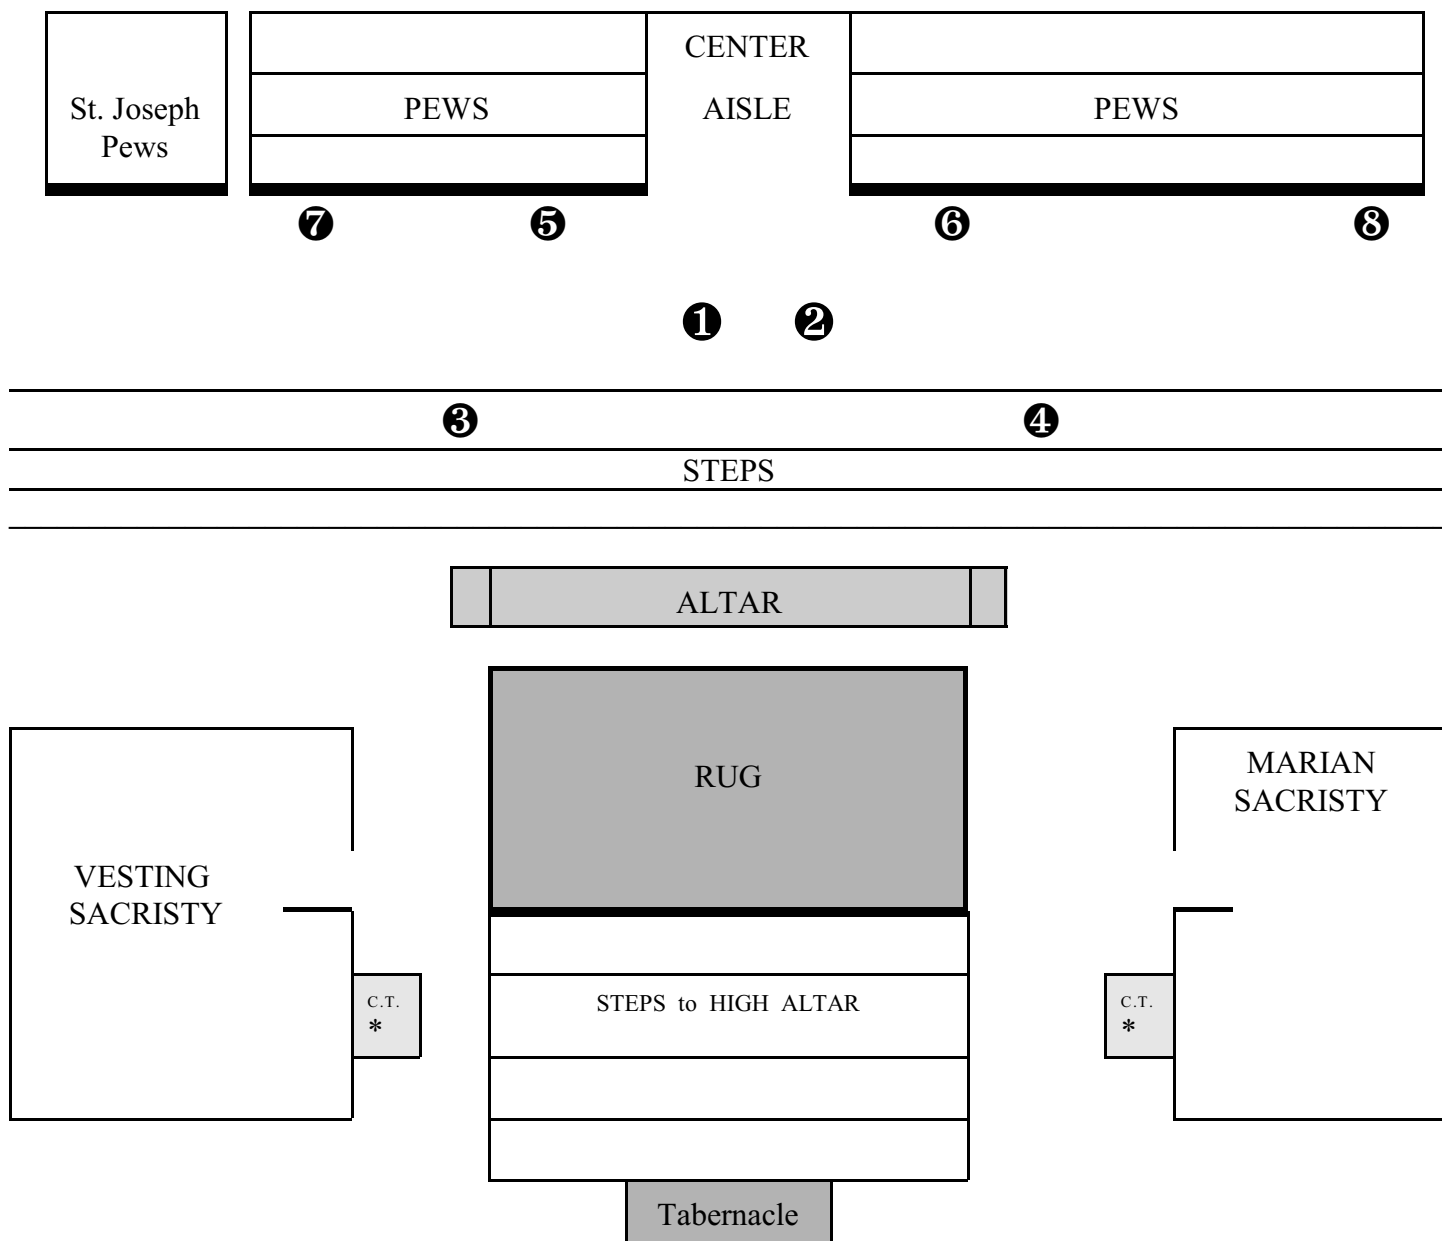

# St. Vincent dePaul

## EXTRAORDINARY MINISTERS OF HOLY COMMUNION - STATIONS

\* CT = Credence Table

- POSITION:
- ① - Priest
  - ② - Deacon
  - ③ & ④ & ⑦ & ⑧ - Chalice
  - ⑤ & ⑥ - Ciboria

\*\*\* NOTE: Not to scale